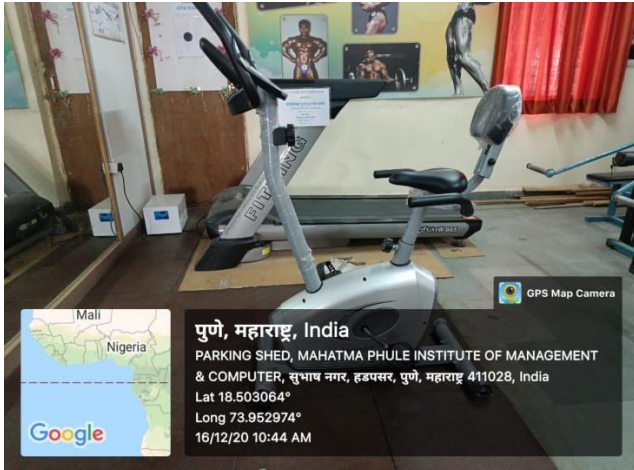

Indoor and Gymnasium Sports Facilities

Outdoor Sports Facilities

Yoga Center

Pune, Maharashtra, India
A.M. College, Subhash Nagar, Hadapsar, Pune, Maharashtra
411028, India
Lat 18.50398°
Long 73.954084°
12/12/20 02:39 PM