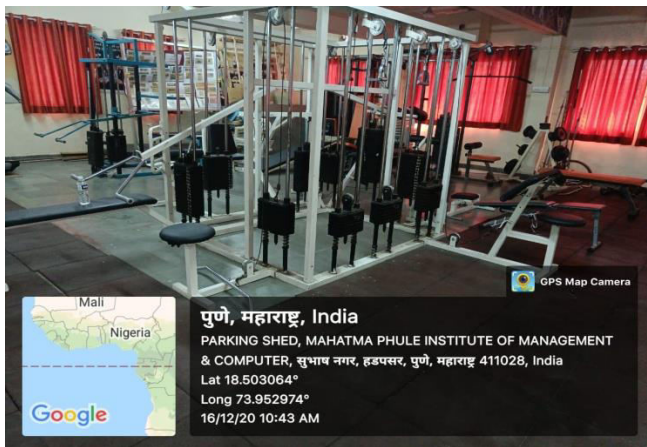

Indoor and Gymnasium Sports Facilities

Outdoor Sports Facilities

Yoga Center

Pune, Maharashtra, India
A.M. College, Subhash Nagar, Hadapsar, Pune, Maharashtra
411028, India
Lat 18.50398°
Long 73.954084°
12/12/20 02:39 PM