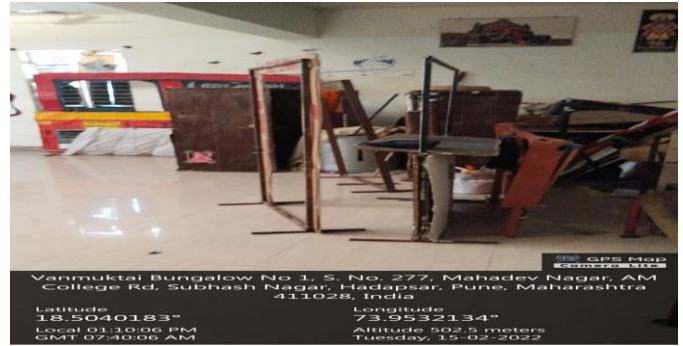

Cultural department

Vanmuktai Bungalow No 1, S. No. 277, Mahadev Nagar, AM College Rd, Subhash Nagar, Hadapsar, Pune, Maharashtra 411028, India
Latitude 18.5040183° Longitude 73.9532134°
Local 01:10:06 PM Altitude 502.5 meters
GMT 07:40:06 AM Tuesday, 15-02-2022