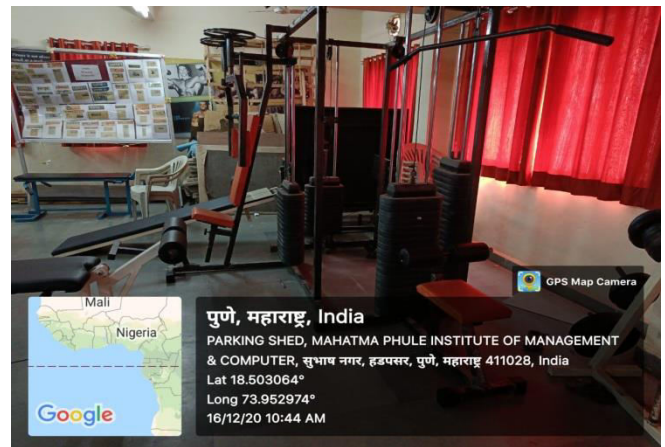

Indoor and Gymnasium Sports Facilities

Outdoor Sports Facilities

Yoga Center

Pune, Maharashtra, India
A.M. College, Subhash Nagar, Hadapsar, Pune, Maharashtra
411028, India
Lat 18.50398°
Long 73.954084°
12/12/20 02:39 PM