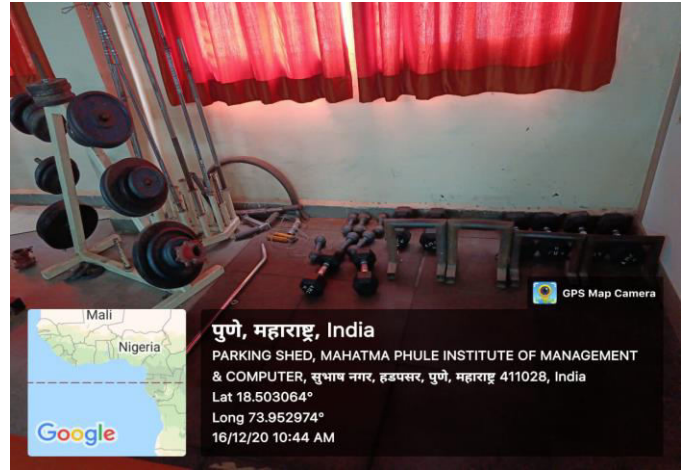

Indoor and Gymnasium Sports Facilities